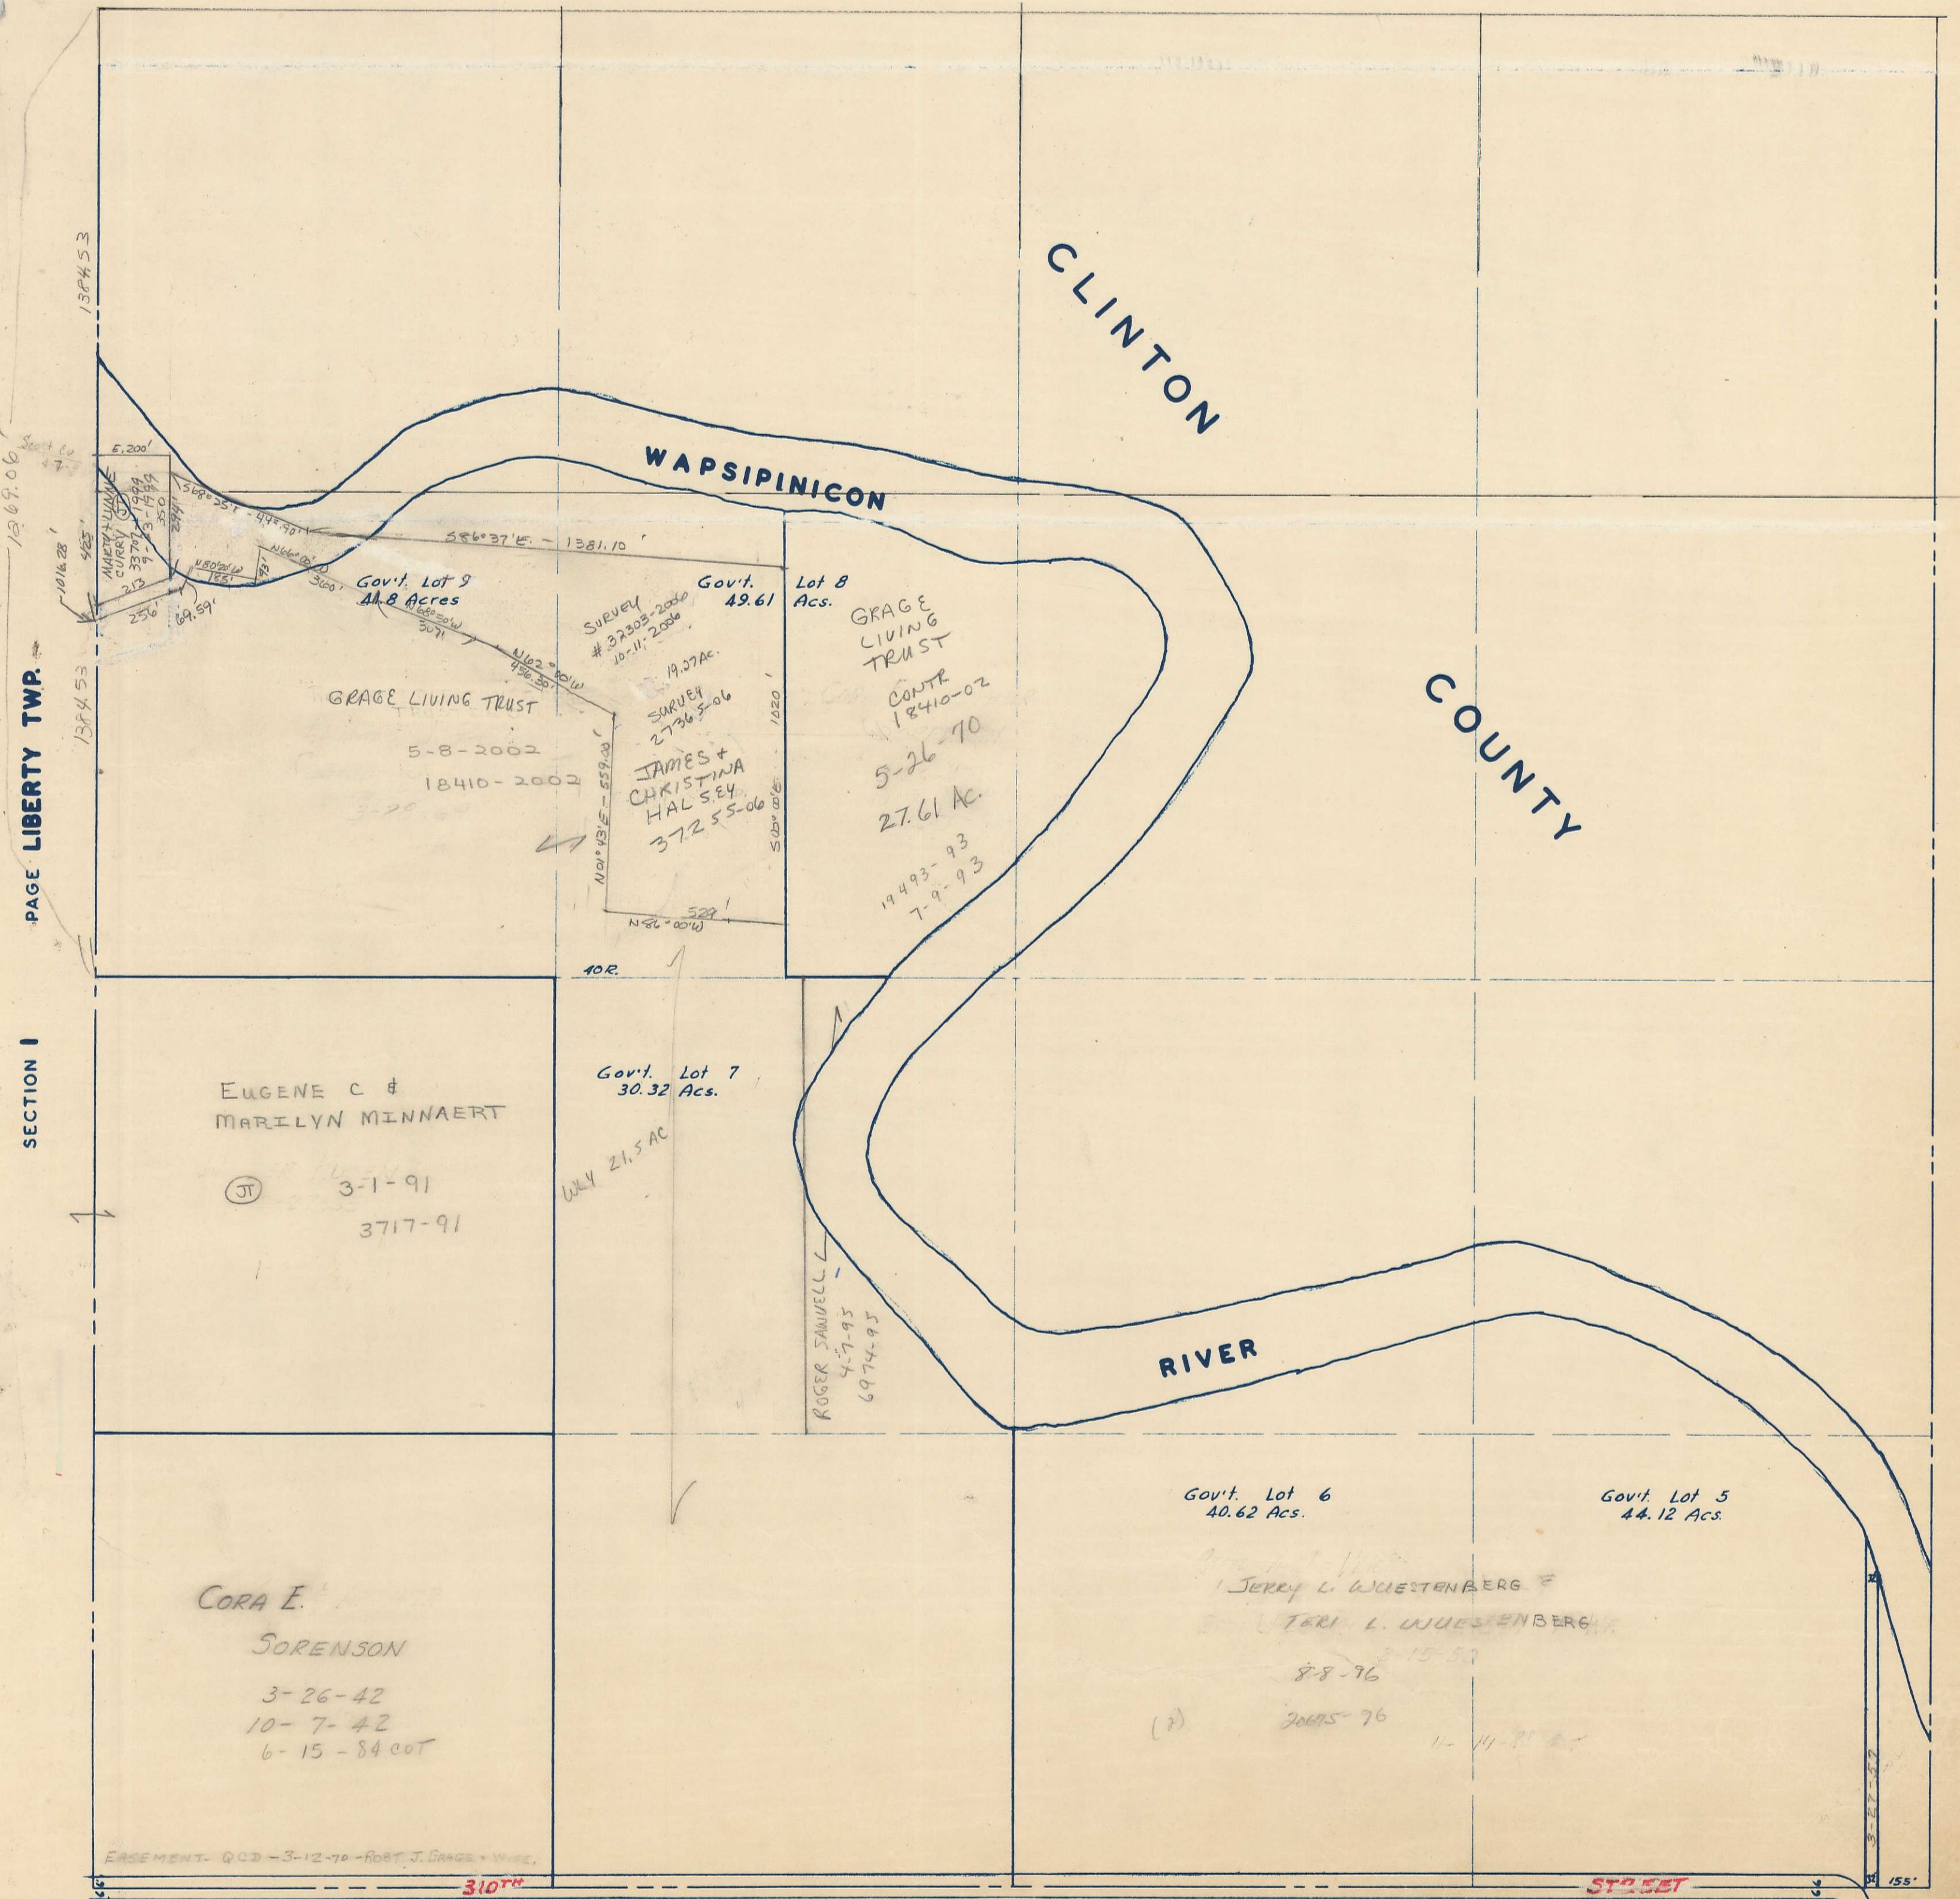

SECTION 6
TOWNSHIP 80 NORTH, RANGE 2 EAST,
5TH PRINCIPAL MERIDIAN
ALLENS GROVE TOWNSHIP
SCOTT COUNTY, IOWA

SCALE : 1 INCH = 330 FEET

TRANSFER PAGE 3

SECTION PAGE

PAGE LIBERTY TWP.

SECTION 1

SECTION 5 PAGE 5